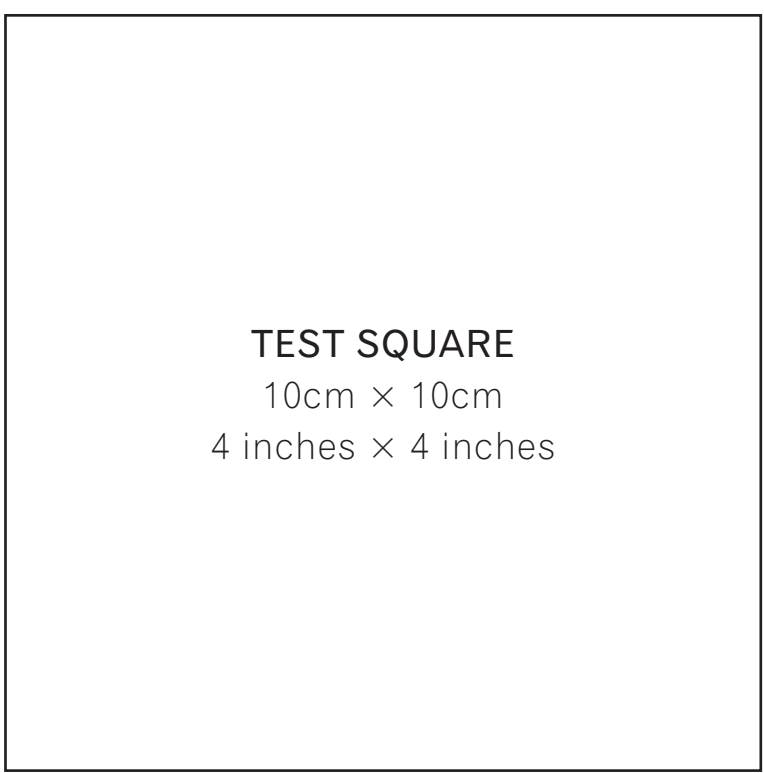

TEST SQUARE
10cm x 10cm
4 inches x 4 inches