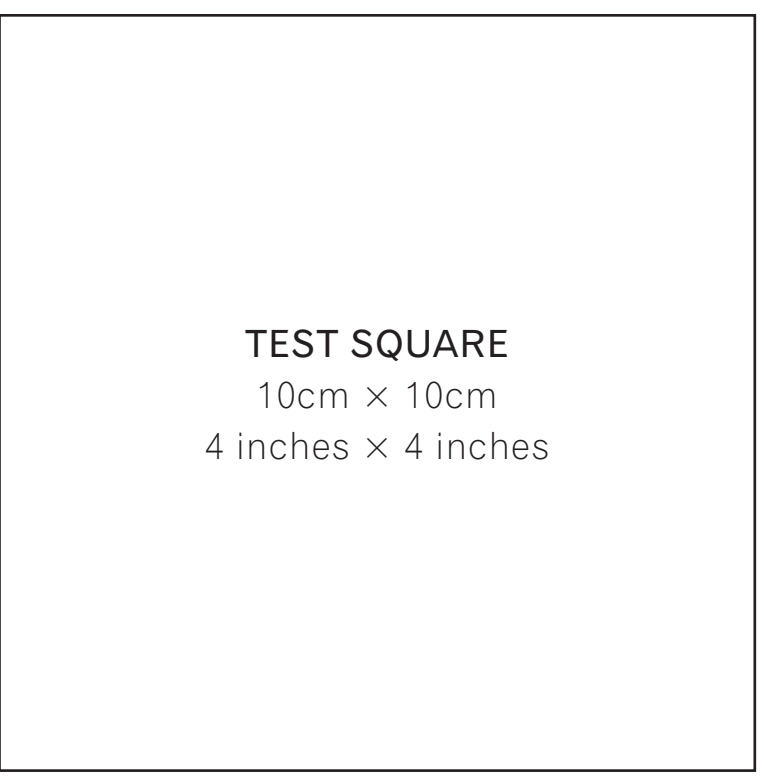

UNISEX KIMONO
FRONT - CUT 2 SELF

MATCH TO THE OTHER SIDE OF FRONT